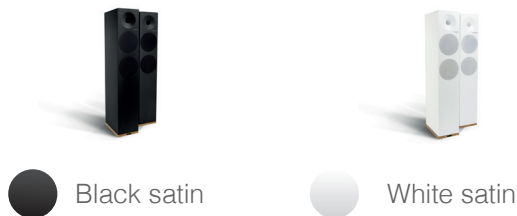

spectrum X6BT Phono

2-way Bass-reflex Bluetooth floorstanding speaker

- BLUETOOTH APTX 4.2
- ANALOG AND DIGITAL INPUTS
- PHONO INPUT
- SUBWOOFER OUTPUT
- IR REMOTE CONTROL
- BASS AND TREBLE EQUALIZER

The new Spectrum X6BT Phono benefits from a wide dispersion 25mm soft fabric dome tweeter, together with two 5 inches long throw paper bass driver with protective metal mesh grille.

Featuring the latest wireless technology, the powered version boasts high quality Aptx Bluetooth streaming, so you can play your favourite tracks wirelessly straight from your smartphone, tablet, or PC/Mac.

The powered version also provides 2x60 watts class D signal processing, analog and digital optical inputs for ultimate connectivity, together with a subwoofer output when additional bass is required. These compact floorstanding speakers are supplied with a full remote control and are available in attractive midnight black or polar white matt finishes with walnut base plinths.

COLOURS

Black satin

White satin

SPECTRUM RANGE