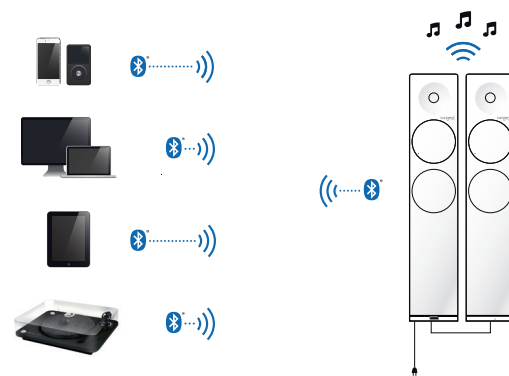

spectrum X6BT Phono

2-way Bass-reflex Bluetooth floorstanding speaker

- BLUETOOTH APTX 4.2
- ANALOG AND DIGITAL INPUTS
- PHONO INPUT
- SUBWOOFER OUTPUT
- IR REMOTE CONTROL
- BASS AND TREBLE EQUALIZER

The new Spectrum X6BT Phono benefits from a wide dispersion 25mm soft fabric dome tweeter, together with two 5 inches long throw paper bass driver with protective metal mesh grille.

Featuring the latest wireless technology, the powered version boasts high quality Aptx Bluetooth streaming, so you can play your favourite tracks wirelessly straight from your smartphone, tablet, or PC/Mac.

The powered version also provides 2x60 watts class D signal processing, analog and digital optical inputs for ultimate connectivity, together with a subwoofer output when additional bass is required. These compact floorstanding speakers are supplied with a full remote control and are available in attractive midnight black or polar white matt finishes with walnut base plinths.

SPECIFICATIONS

- Tweeter : 1"
- Woofer : 2x 5"
- Power amplifier : 2x60W class D
- Frequency response : 50 Hz - 20 kHz
- Sensitivity : 90 dB/1W/1m
- Inputs : Bluetooth, optical, coaxial, analog (RCA, 3.5 mm mini-jack), RCA phono
- Outputs : Subwoofer
- Wireless connection : Bluetooth aptX V4.2 low latency
- Bluetooth frequency band : 2.402GHz - 2.480GHz ISM Band
- Bluetooth RF TX output power : 4dBm (Class II)
- Accessories : Remote control, power cord
- Standby power consumption : <0,5W (EUP2013)
- Dimensions (W x H x D) : 166 x 923 x 268 mm
- Weight : 12 kg (unit)
- Packaging (W x H x D) : 363 x 1030 x 265 mm
- Packaging weight (Net / Gross) : 13,5 kg / 15 kg
- EAN codes : Black satin : 5703959106360 / TANSPECX6BTBK
  White satin : 5703959106377 / TANSPECX6BTWT

COLOURS

Black satin

White satin

SPECTRUM RANGE